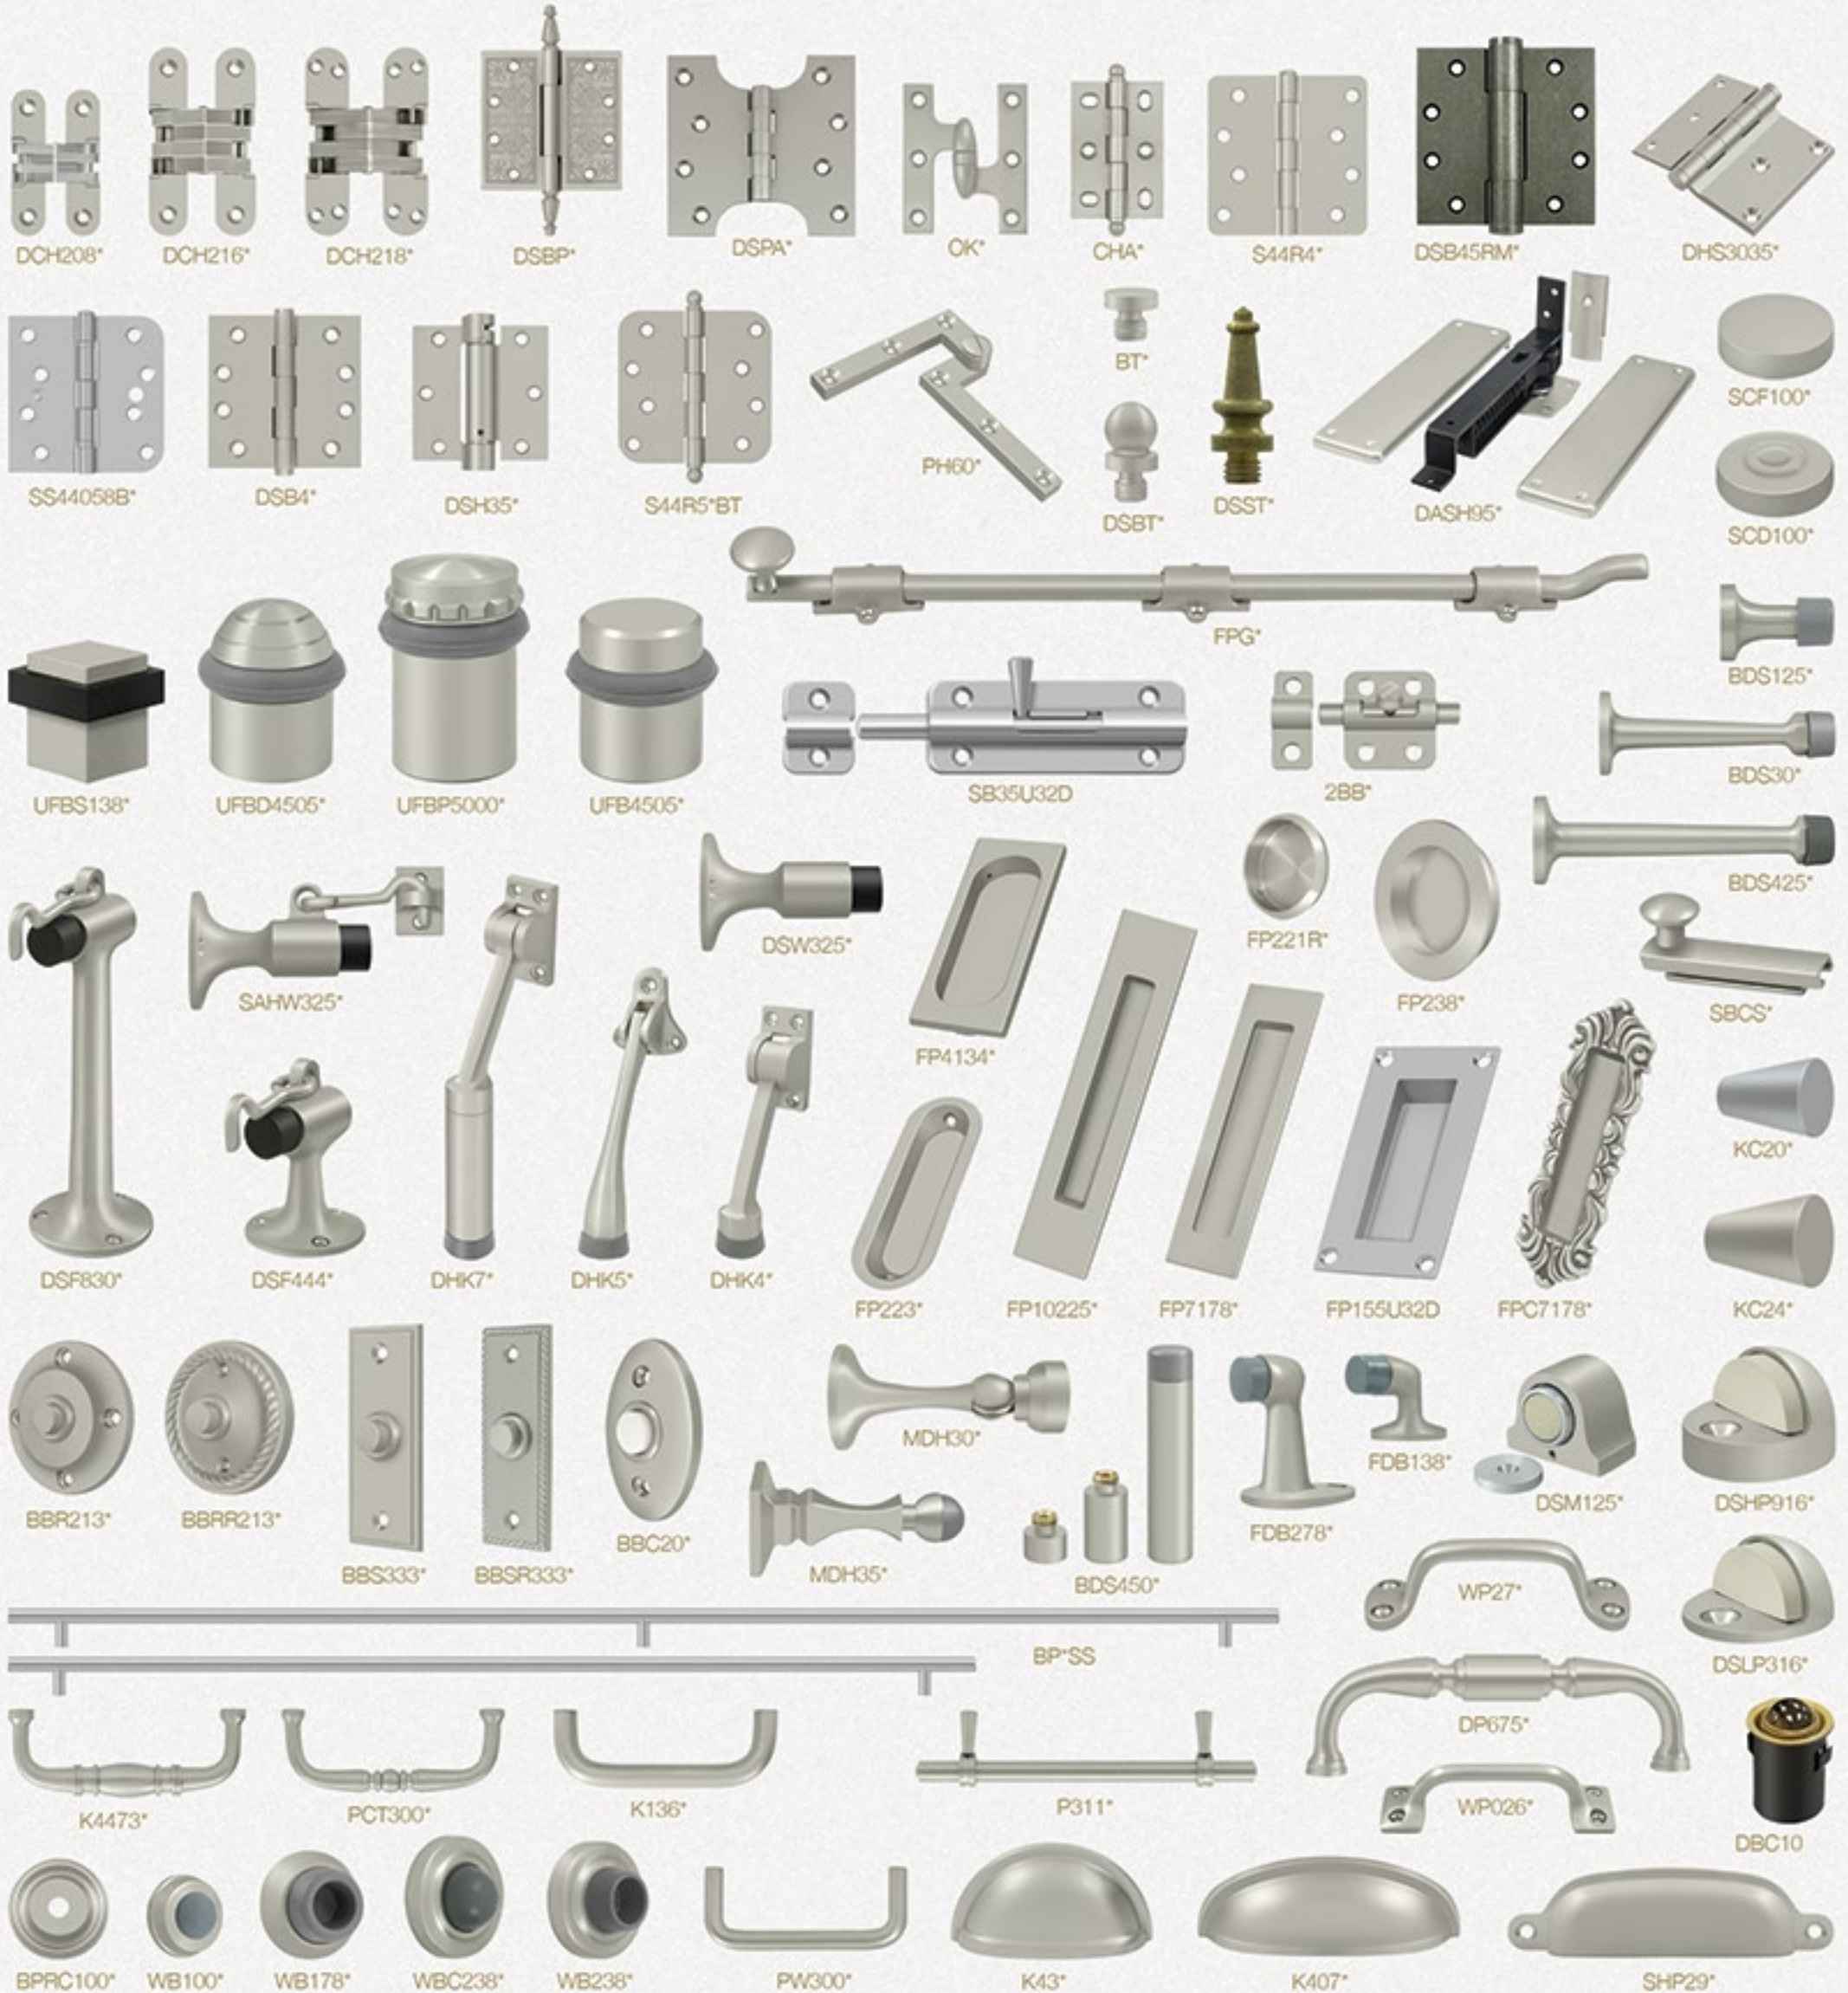

ARCHITECTURAL HARDWARE

SOLID BRASS / STAINLESS STEEL / STEEL / ZINC / ALUMINUM

The Widest Selection of Door Hardware & Accessories in Stock and Ready-to-Ship

DOOR HARDWARE FINISHES

CR003 PVD	US3 POLISHED BRASS	US4 BRUSHED BRASS	US5 ANTIQUE BRASS	US10B OIL RUBBED BRONZE	US14 POLISHED NICKEL	US15 SATIN NICKEL
US19 FLAT BLACK	US15A ANTIQUE BRASS	US26 CHROME	US26D BRUSHED CHROME	US32 POLISHED STAINLESS STEEL	US32D BRUSHED STAINLESS STEEL	

Deltana has a full line of bathroom accessories as well as residential and commercial door hardware.
www.tricontruss.ca