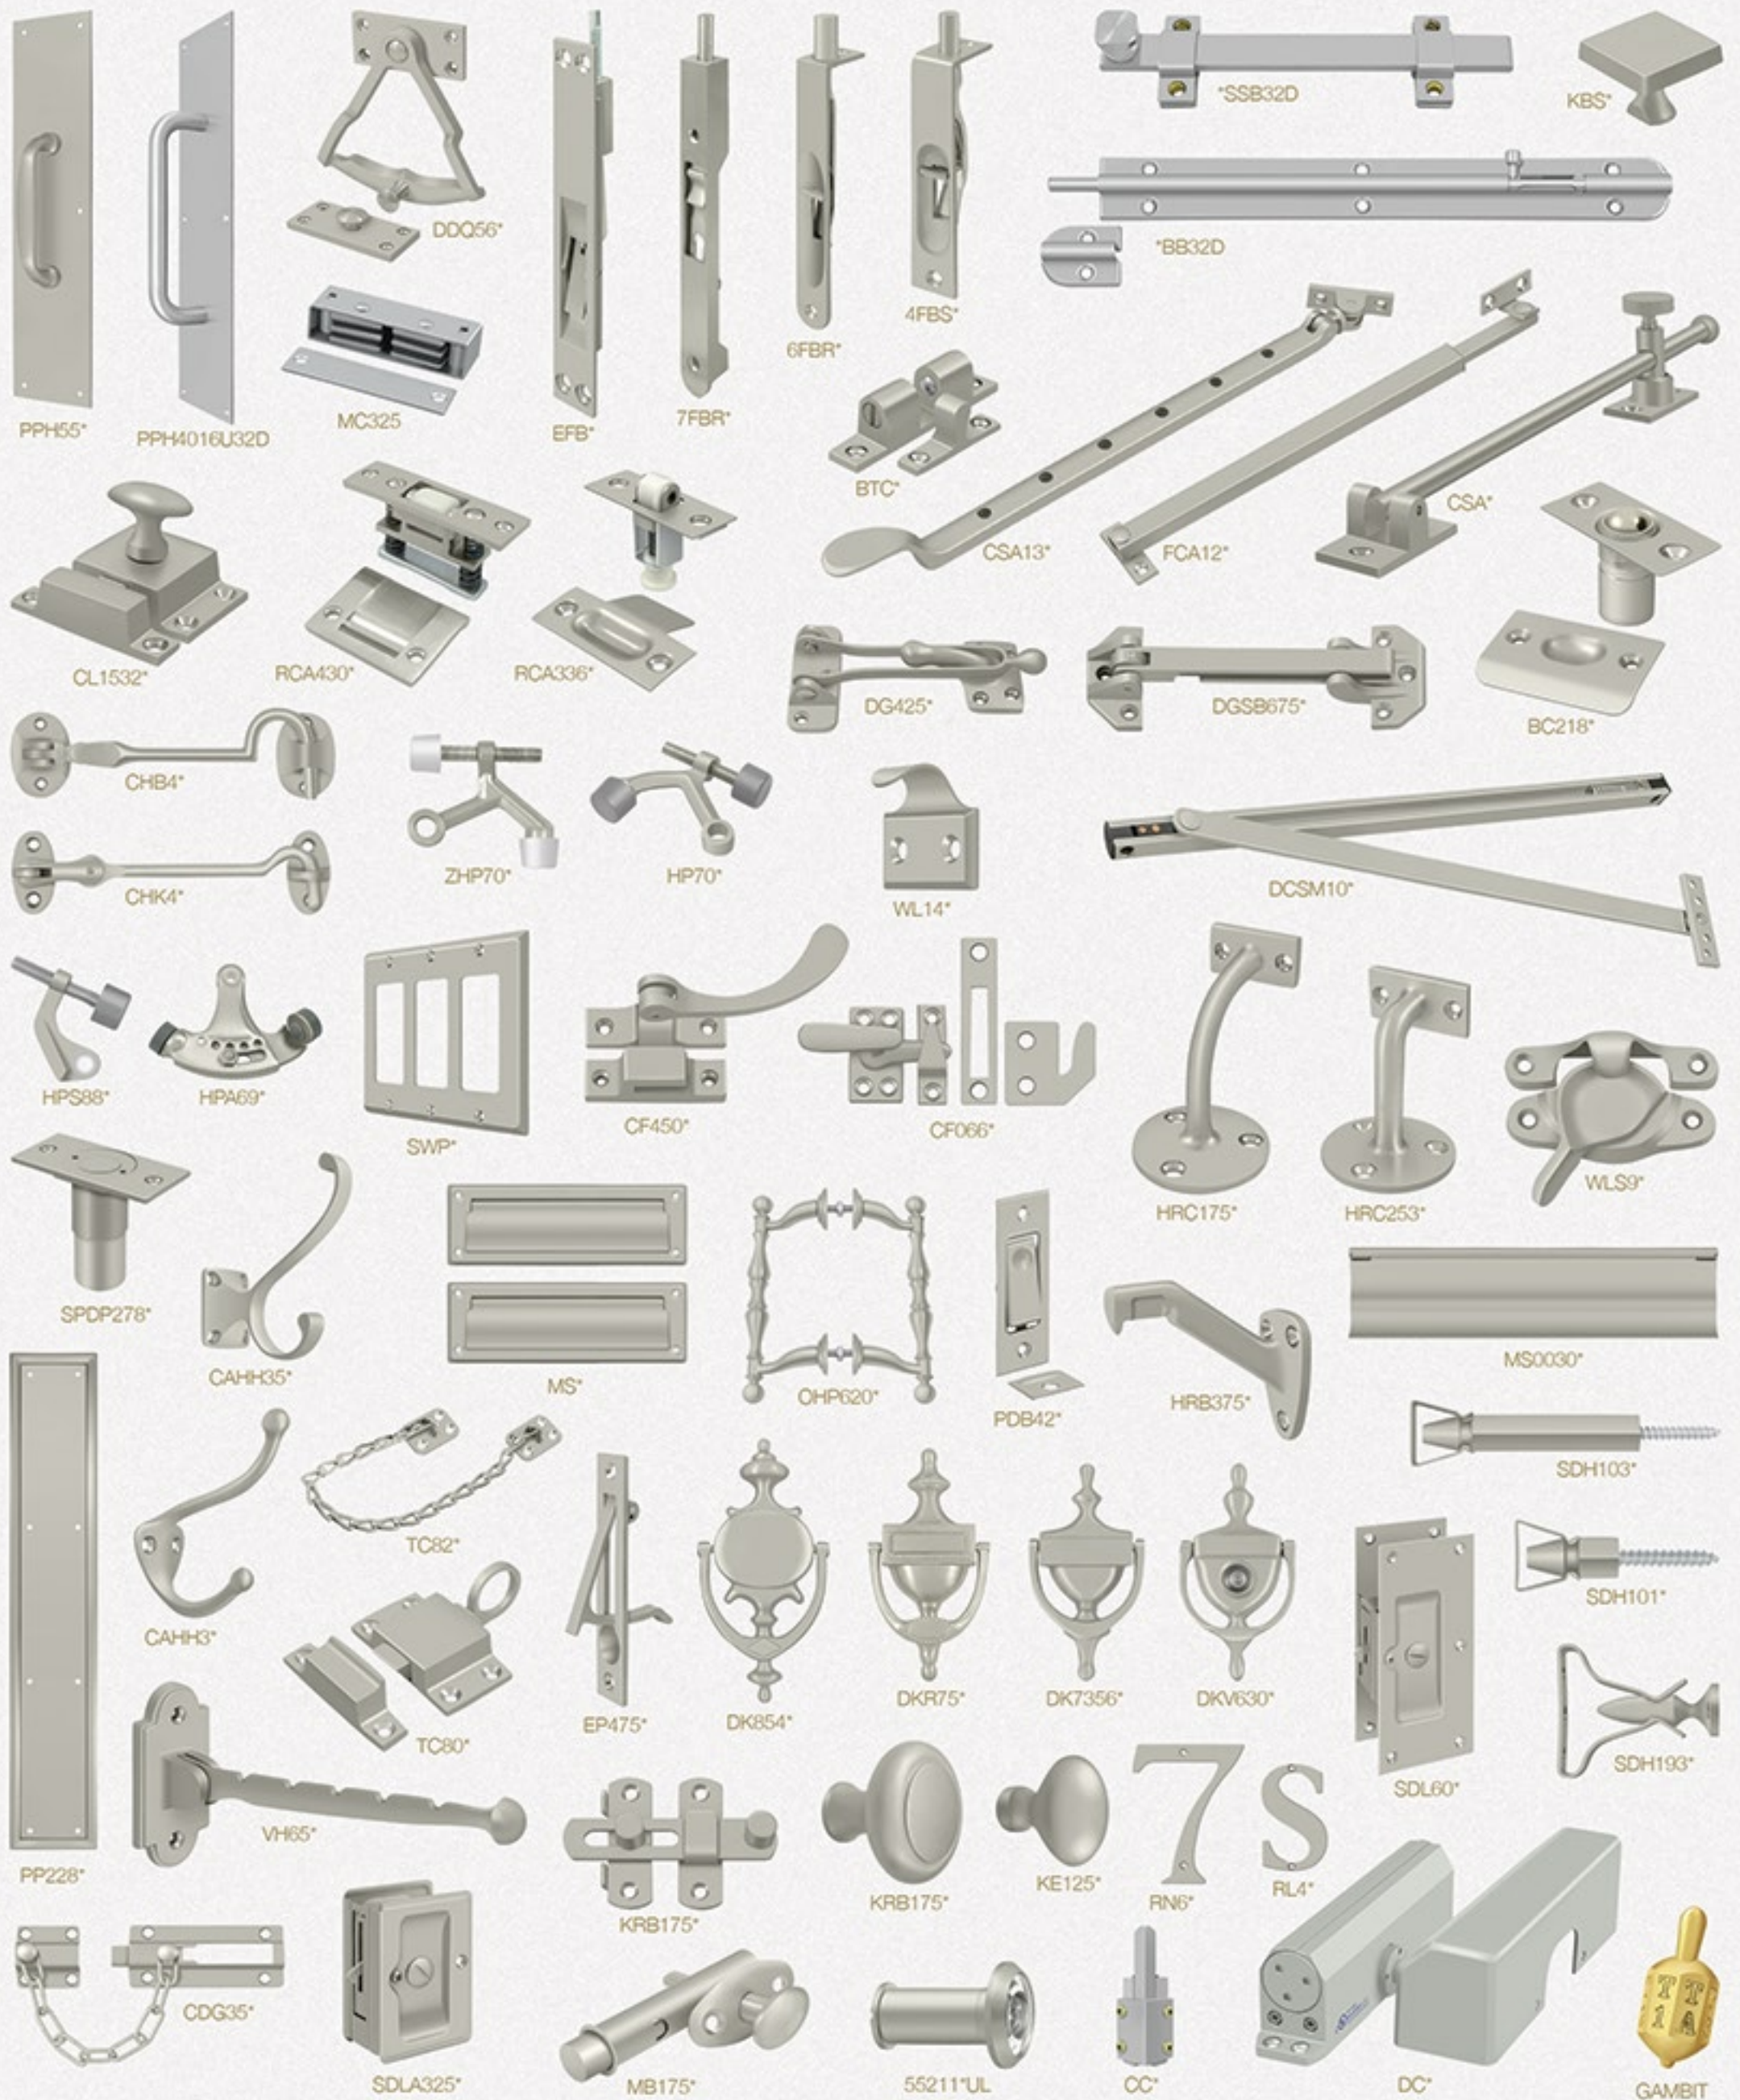

ARCHITECTURAL HARDWARE

SOLID BRASS / STAINLESS STEEL / STEEL / ZINC / ALUMINUM

The Widest Selection of Door Hardware & Accessories in Stock and Ready-to-Ship

DOOR HARDWARE FINISHES

CR003 PVD	US3 POLISHED BRASS	US4 BRUSHED BRASS	US5 ANTIQUE BRASS	US10B OIL RUBBED BRONZE	US14 POLISHED NICKEL	US15 SATIN NICKEL
US19 FLAT BLACK	US15A ANTIQUE BRASS	US26 CHROME	US26D BRUSHED CHROME	US32 POLISHED STAINLESS STEEL	US32D BRUSHED STAINLESS STEEL	

Deltana has a full line of bathroom accessories as well as residential and commercial door hardware.
www.tricontruss.ca