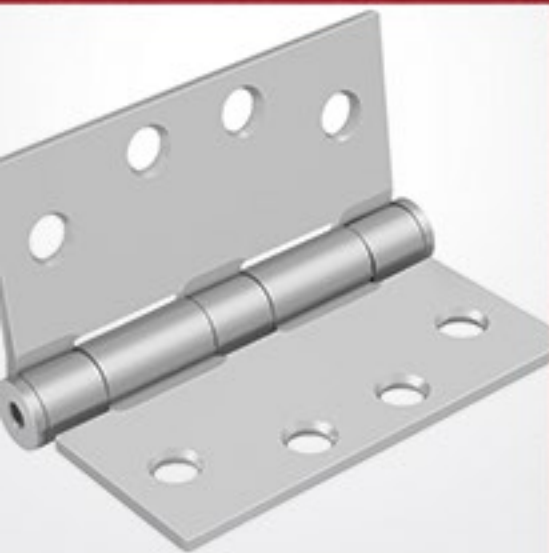

ARCHITECTURAL HARDWARE

SOLID BRASS / STAINLESS STEEL / STEEL / ZINC / ALUMINUM

The Widest Selection of Door Hardware & Accessories in Stock and Ready-to-Ship

DOOR HARDWARE FINISHES

CR003 PVD	US3 POLISHED BRASS	US4 BRUSHED BRASS	US5 ANTIQUE BRASS	US10B OIL RUBBED BRONZE	US14 POLISHED NICKEL	US15 SATIN NICKEL
US19 FLAT BLACK	US15A ANTIQUE BRASS	US26 CHROME	US26D BRUSHED CHROME	US32 POLISHED STAINLESS STEEL	US32D BRUSHED STAINLESS STEEL	