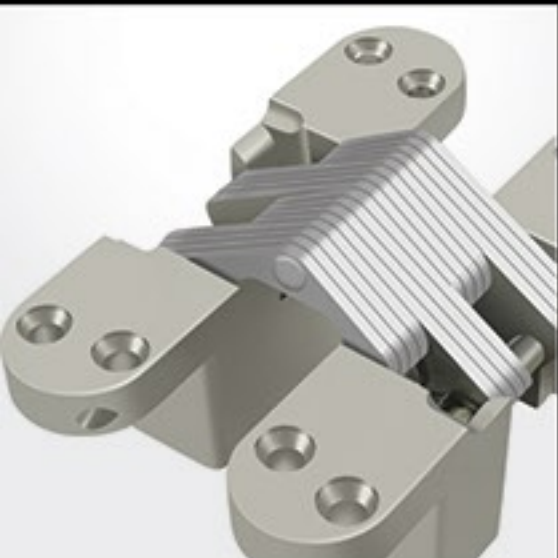

ARCHITECTURAL HARDWARE

SOLID BRASS / STAINLESS STEEL / STEEL / ZINC / ALUMINUM

The Widest Selection of Door Hardware & Accessories in Stock and Ready-to-Ship

DOOR HARDWARE FINISHES

CR003 PVD	US3 POLISHED BRASS	US4 BRUSHED BRASS	US5 ANTIQUE BRASS	US10B OIL RUBBED BRONZE	US14 POLISHED NICKEL	US15 SATIN NICKEL
US19 FLAT BLACK	US15A ANTIQUE BRASS	US26 CHROME	US26D BRUSHED CHROME	US32 POLISHED STAINLESS STEEL	US32D BRUSHED STAINLESS STEEL	

Deltana has a full line of bathroom accessories as well as residential and commercial door hardware.
www.tricontruss.ca