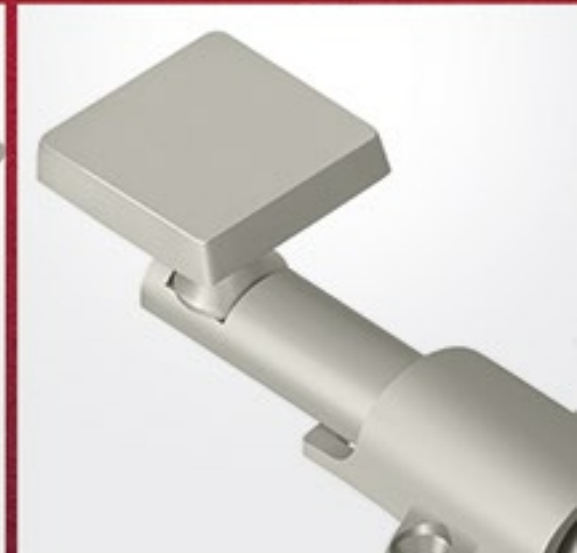

ARCHITECTURAL HARDWARE

SOLID BRASS / STAINLESS STEEL / STEEL / ZINC / ALUMINUM

The Widest Selection of Door Hardware & Accessories in Stock and Ready-to-Ship

DOOR HARDWARE FINISHES

CR003 PVD	US3 POLISHED BRASS	US4 BRUSHED BRASS	US5 ANTIQUE BRASS	US10B OIL RUBBED BRONZE	US14 POLISHED NICKEL	US15 SATIN NICKEL
US19 FLAT BLACK	US15A ANTIQUE BRASS	US26 CHROME	US26D BRUSHED CHROME	US32 POLISHED STAINLESS STEEL	US32D BRUSHED STAINLESS STEEL	

Deltana has a full line of bathroom accessories as well as residential and commercial door hardware.
www.tricontruss.ca