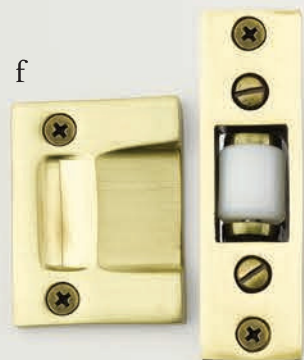

Door Accessories

- a. **Concealed Screw Surface Bolt** Polished Chrome
- b. **Round Flush Pull** Oil Rubbed Bronze
- c. **Rectangular Flush Pull** Satin Nickel
- d. **Cylinder Floor Bumper** Oil Rubbed Bronze
- e. **Cylinder Floor Bumper with Dome Cap** Satin Nickel
- f. **Roller Catch with Strike** French Antique
- g. **Kickdown Door Holder** Satin Nickel
- h. **Floor Door Bumper** Polished Brass - Lifetime
- i. **Door Stop** Oil Rubbed Bronze
- j. **Goose Style Door Stop** Oil Rubbed Bronze
- k. **Ball Catch with Strike** Satin Nickel
- l. **Extendable Baseboard Door Bumper** Satin Nickel