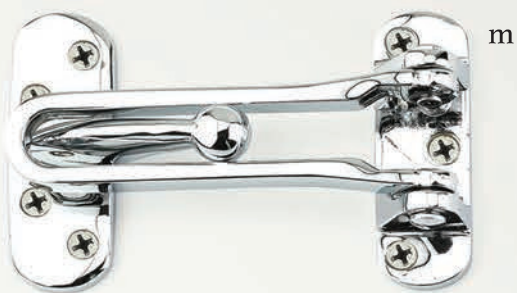

Door Accessories

Complete the look of your home with door accessories made to coordinate with Emtek door hardware.

Doorbell Buttons

- a. with Small #1 Rosette
Satin Nickel
- b. with Square Rosette
Oil Rubbed Bronze
- c. with #1 Rosette
Medium Bronze
- d. with Disk Rosette
Satin Nickel
- e. with Rectangular Rosette
Polished Nickel - Lifetime
- f. with #2 Rosette
Tumbled White Bronze
- g. with #8 Rosette
Oil Rubbed Bronze
- h. with Oval Rosette
Pewter
- i. with Regular Rosette
Polished Nickel - Lifetime

Mail Slot

Satin Nickel

Switch Plates

- a. Colonial Switch Plate Toggle 1 Oil Rubbed Bronze
- b. Rope Switch Plate Rocker 1 Satin Nickel
- c. Colonial Switch Plate Toggle 1 Polished Brass - Lifetime
- d. Lost Wax Cast Bronze Switch Plate Duplex 1 Medium Bronze

Door Pulls

- k. Baden 8" Door Pull Satin Nickel
- l. Wilshire 8" Door Pull Polished Nickel - Lifetime
- m. Knoxville 8" Door Pull Pewter
- n. Arts & Crafts 8" Door Pull Oil Rubbed Bronze
- o. Rod 8" Door Pull Medium Bronze
- p. San Carlos 18" Door Pull Flat Black Steel

Appliance Pulls

- q. Alexander Appliance Pull Oil Rubbed Bronze
- r. Trail Appliance Pull Satin Nickel

Door Accessories

- a. **Concealed Screw Surface Bolt** Polished Chrome
- b. **Round Flush Pull** Oil Rubbed Bronze
- c. **Rectangular Flush Pull** Satin Nickel
- d. **Cylinder Floor Bumper** Oil Rubbed Bronze
- e. **Cylinder Floor Bumper with Dome Cap** Satin Nickel
- f. **Roller Catch with Strike** French Antique
- g. **Kickdown Door Holder** Satin Nickel
- h. **Floor Door Bumper** Polished Brass - Lifetime
- i. **Door Stop** Oil Rubbed Bronze
- j. **Goose Style Door Stop** Oil Rubbed Bronze
- k. **Ball Catch with Strike** Satin Nickel
- l. **Extendable Baseboard Door Bumper** Satin Nickel