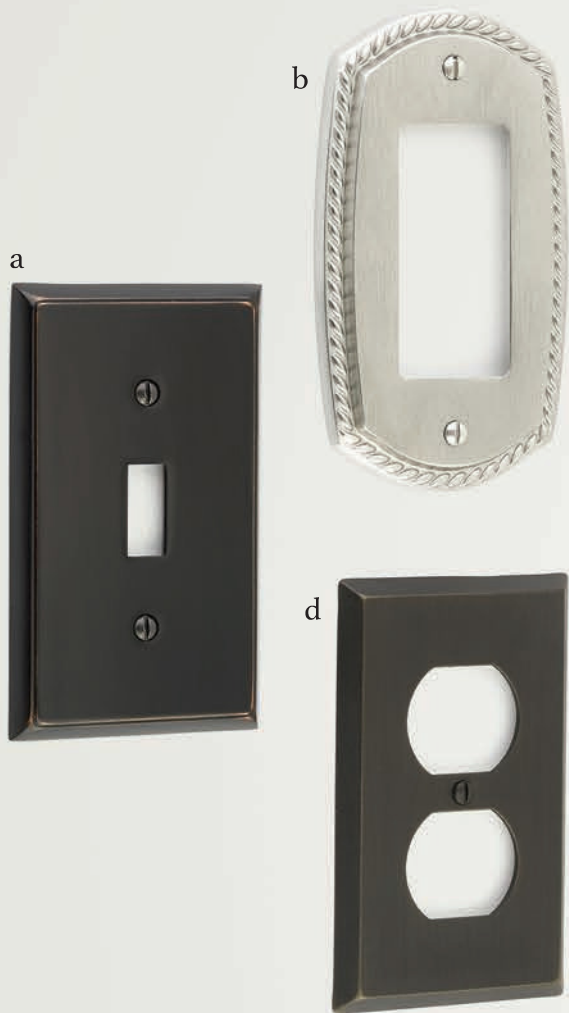

Door Accessories

Complete the look of your home with door accessories made to coordinate with Emtek door hardware.

Doorbell Buttons

- a. with Small #1 Rosette
Satin Nickel
- b. with Square Rosette
Oil Rubbed Bronze
- c. with #1 Rosette
Medium Bronze
- d. with Disk Rosette
Satin Nickel
- e. with Rectangular Rosette
Polished Nickel - Lifetime
- f. with #2 Rosette
Tumbled White Bronze
- g. with #8 Rosette
Oil Rubbed Bronze
- h. with Oval Rosette
Pewter
- i. with Regular Rosette
Polished Nickel - Lifetime

Door Knockers

Urn Style
Satin Nickel

Narrow Style
Oil Rubbed Bronze

Bronze Ring Style
Medium Bronze

House Numbers

Brass House Number
Satin Nickel

Brass House Number
Oil Rubbed Bronze

Bronze House Number
Medium Bronze

Mail Slot

Satin Nickel

Switch Plates

- a. Colonial Switch Plate Toggle 1 Oil Rubbed Bronze
- b. Rope Switch Plate Rocker 1 Satin Nickel
- c. Colonial Switch Plate Toggle 1 Polished Brass - Lifetime
- d. Lost Wax Cast Bronze Switch Plate Duplex 1 Medium Bronze